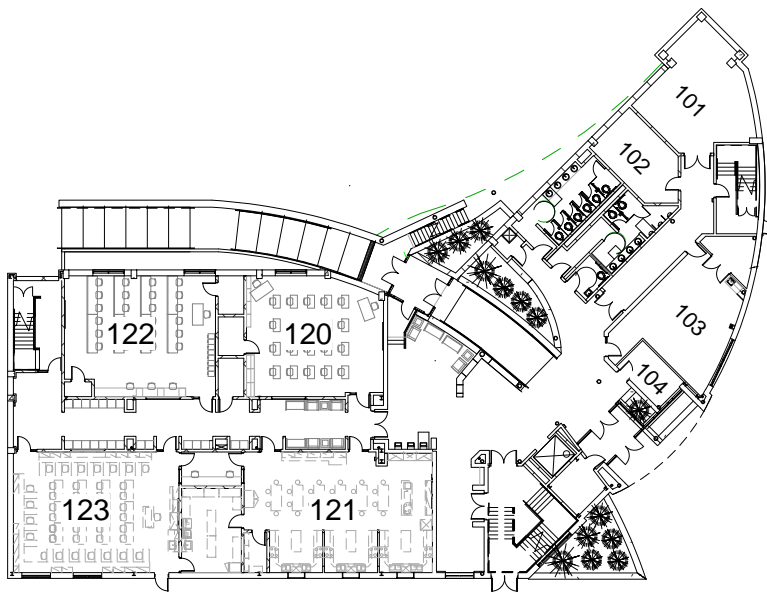

FIRST FLOOR PLAN